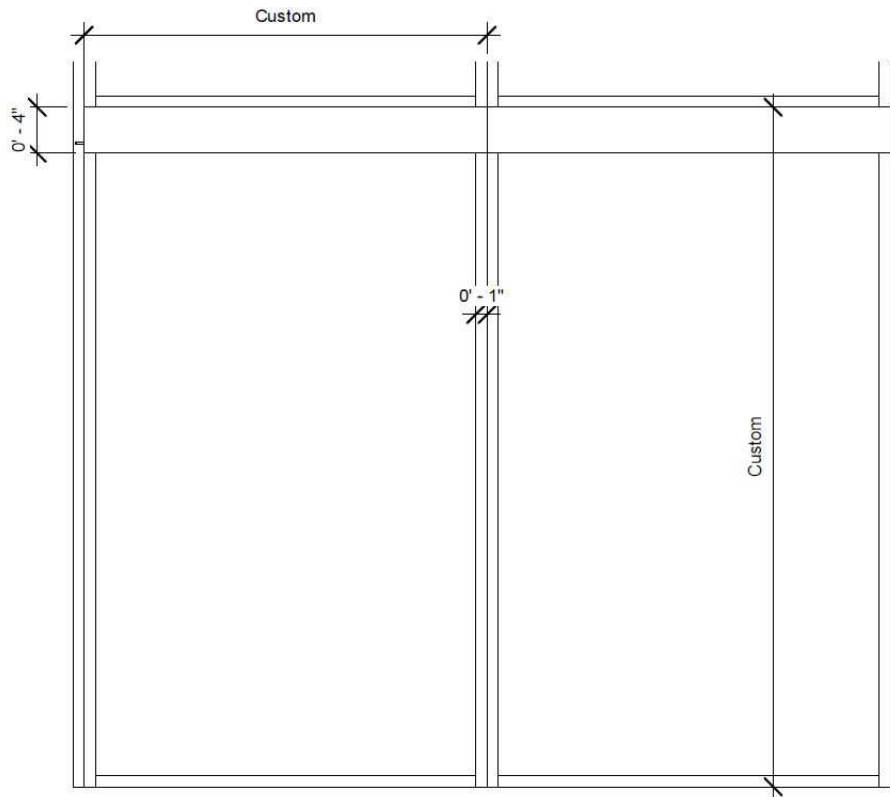

# Basic Measurements

Window Height (up to)	Bracket to ceiling clearance required	Projection into room
48"	1/2"	6-3/4"
72"	1-1/2"	6-3/4"
84"	1-3/4"	7"
120"	1"	8-1/4"
144"	1"	8-1/2"