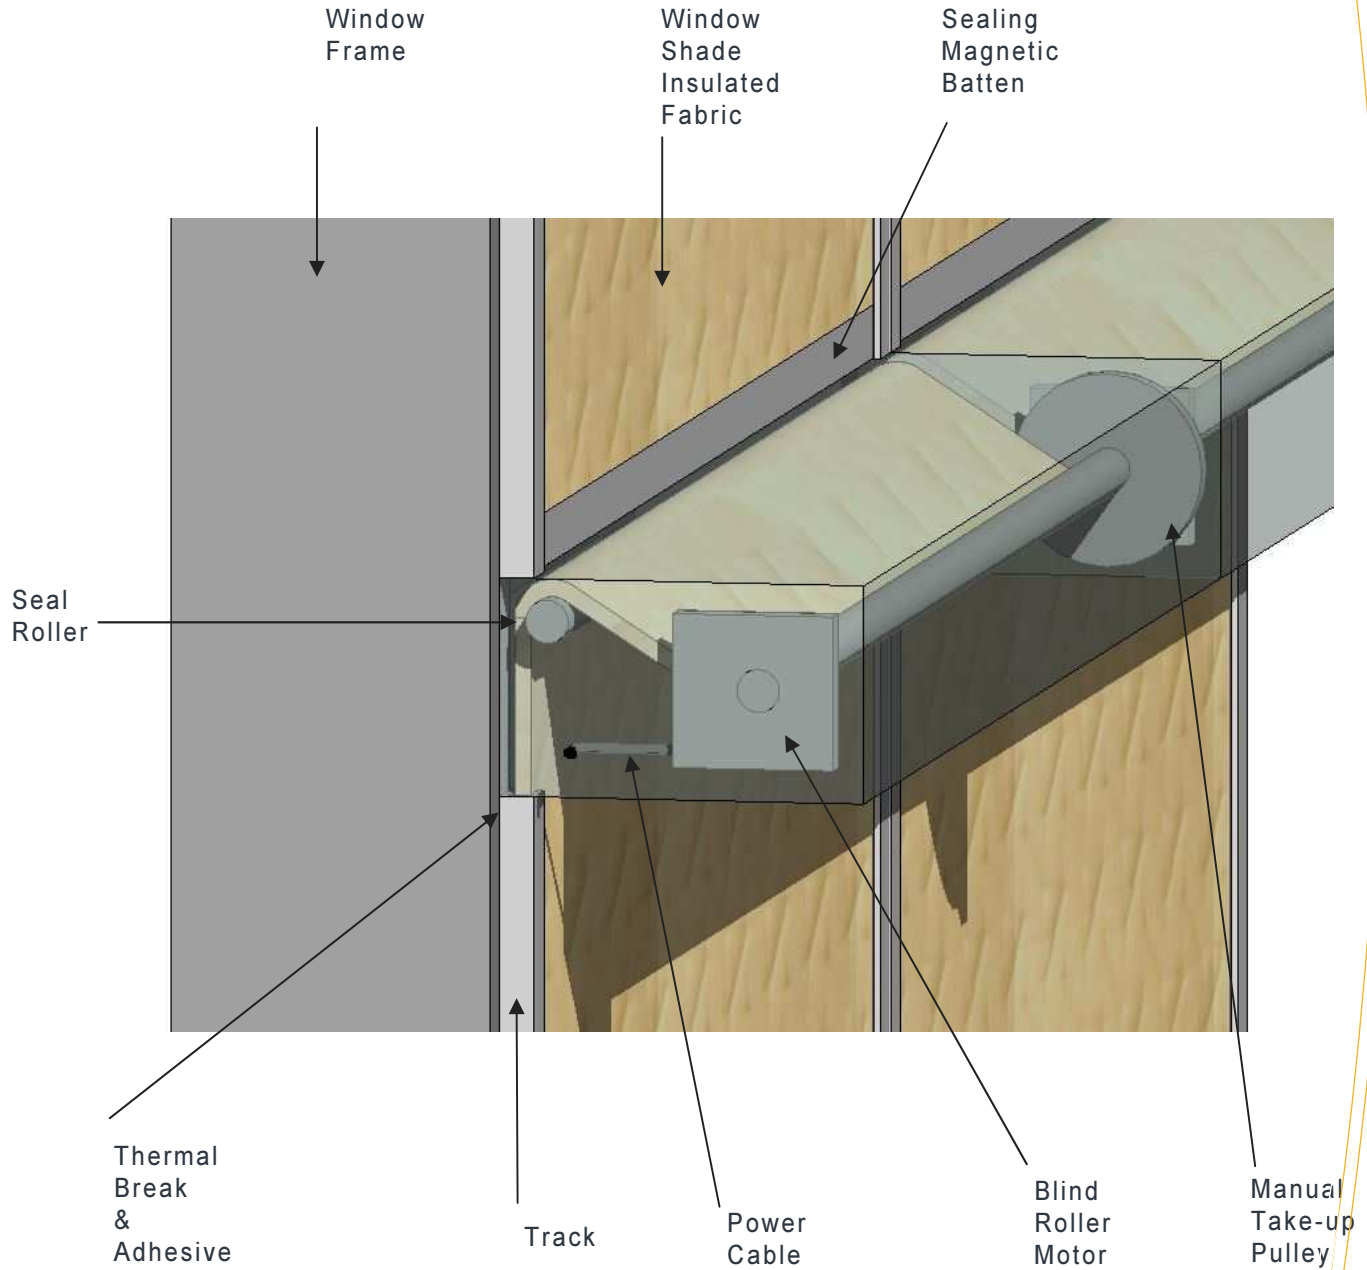

# Basic Measurements

Window Height (up to)	Bracket to ceiling clearance required	Projection into room
48"	1/2"	6-3/4"
72"	1-1/2"	6-3/4"
84"	1-3/4"	7"
120"	1"	8-1/4"
144"	1"	8-1/2"