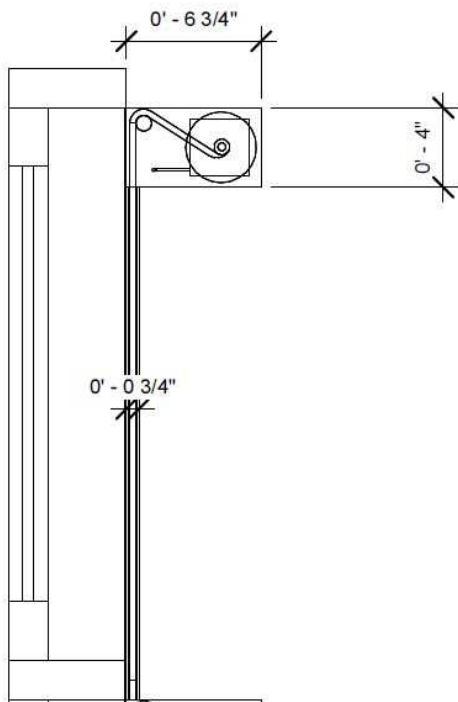

# Basic Measurements

Window Height (up to)	Bracket to ceiling clearance required	Projection into room
48"	1/2"	6-3/4"
72"	1-1/2"	6-3/4"
84"	1-3/4"	7"
120"	1"	8-1/4"
144"	1"	8-1/2"