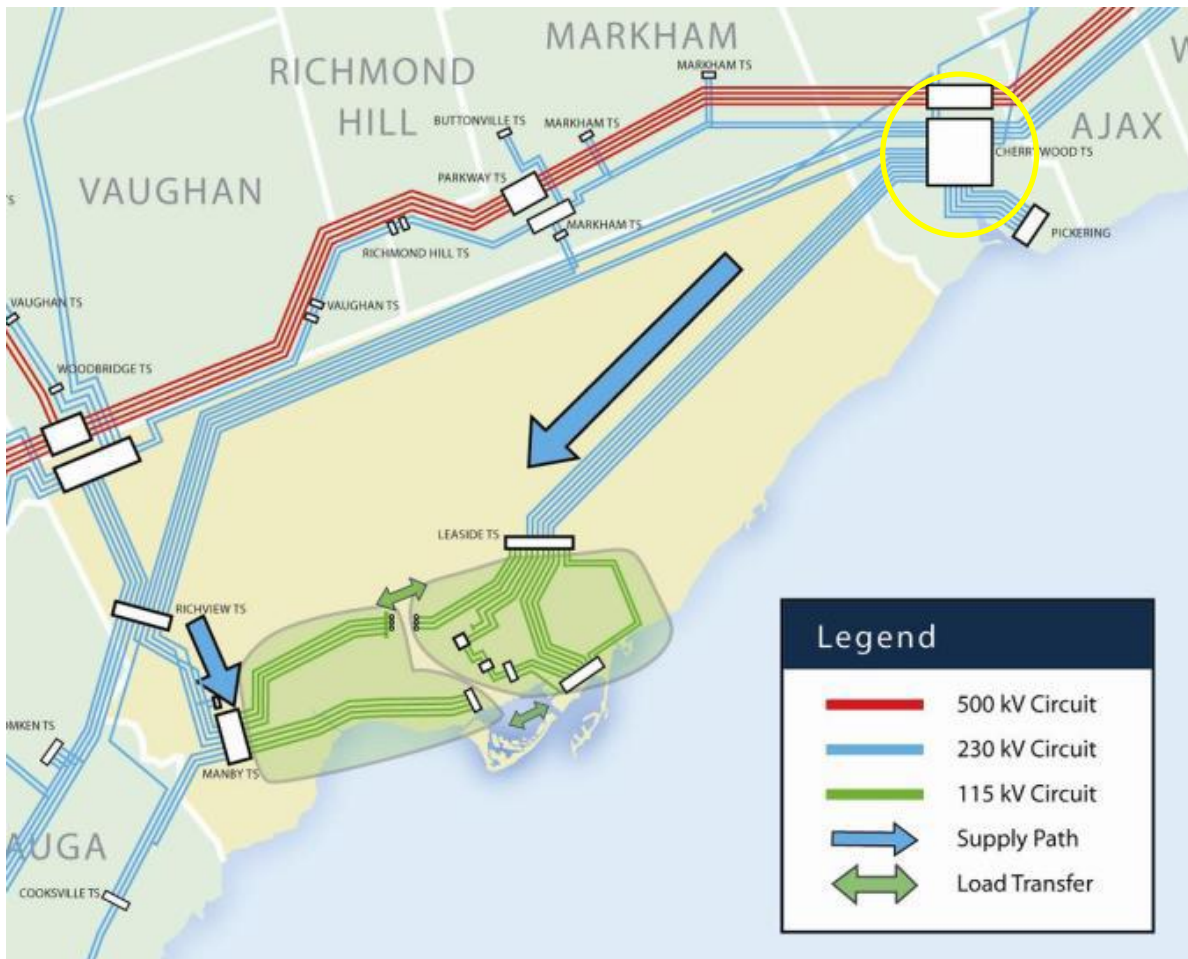

7340 Markham Road Unit:3xx

<http://www.ieso.ca/imoweb/siteshared/charts/ORO-OntarioMap-Dec2008.pdf>

Source: OPA

¹ http://www.torontohydro.com/sites/electricsystem/Documents/2012EDR/D1_T1

http://www.torontohydro.com/sites/electricsystem/Documents/2012EDR/D1_T1