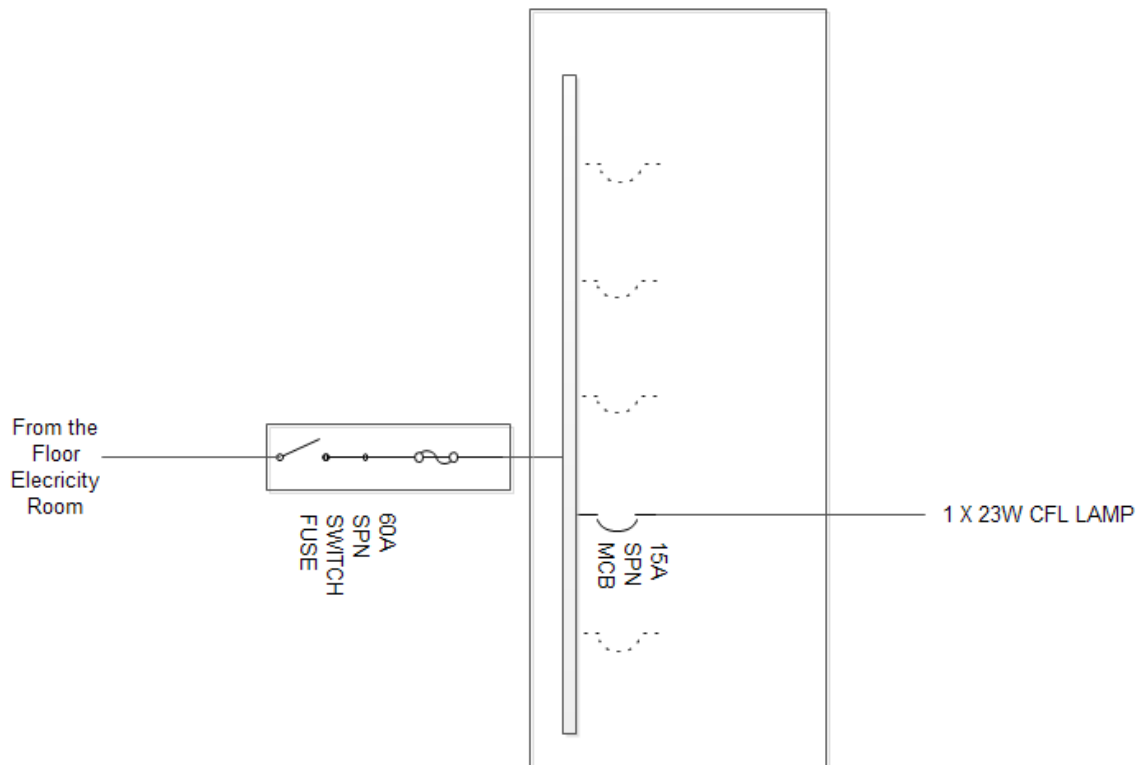

7340 Markham Road Unit:3xx

<http://www.ieso.ca/imoweb/siteshared/charts/ORO-OntarioMap-Dec2008.pdf>

Source: OPA

¹ http://www.torontohydro.com/sites/electricsystem/Documents/2012EDR/D1_T1

http://www.torontohydro.com/sites/electricsystem/Documents/2012EDR/D1_T1