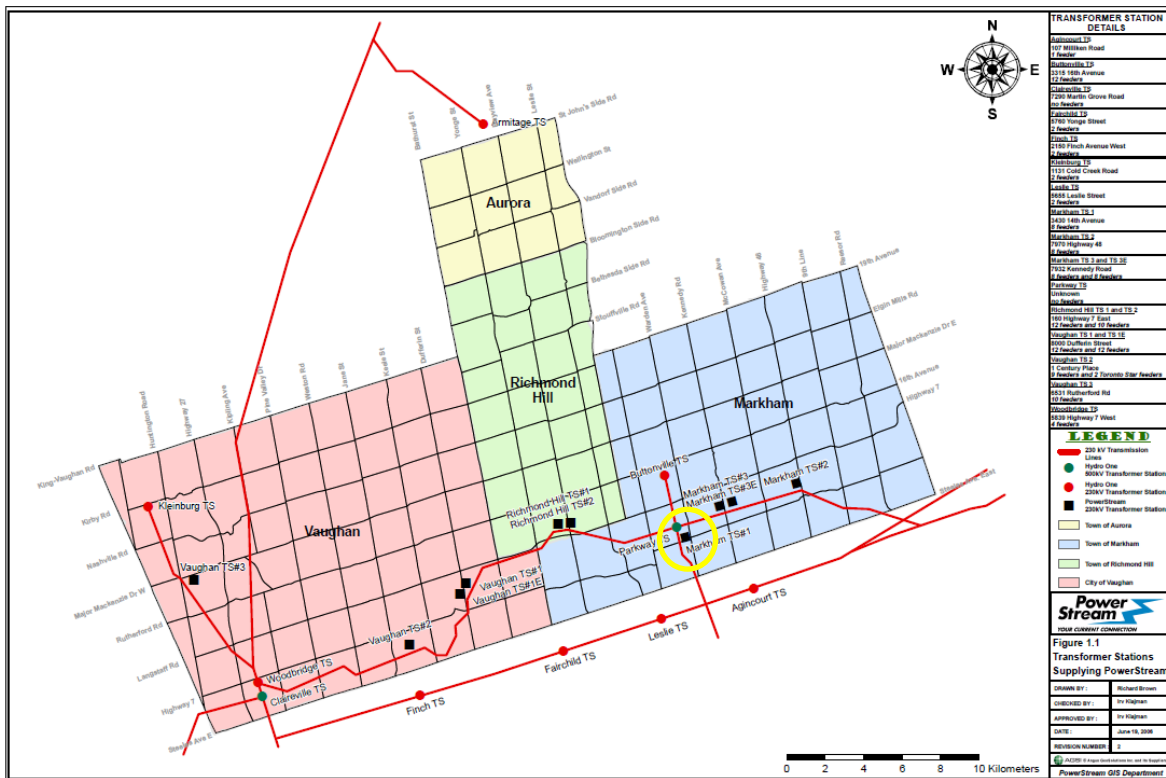

7340 Markham Road Unit:3xx

<http://www.ieso.ca/imoweb/siteshared/charts/ORO-OntarioMap-Dec2008.pdf>

Source: OPA

¹ http://www.torontohydro.com/sites/electricsystem/Documents/2012EDR/D1_T1

http://www.torontohydro.com/sites/electricsystem/Documents/2012EDR/D1_T1

http://www.powerstream.ca/Content/Mgrattachments/figure%201.1_Existing%20TS.pdf