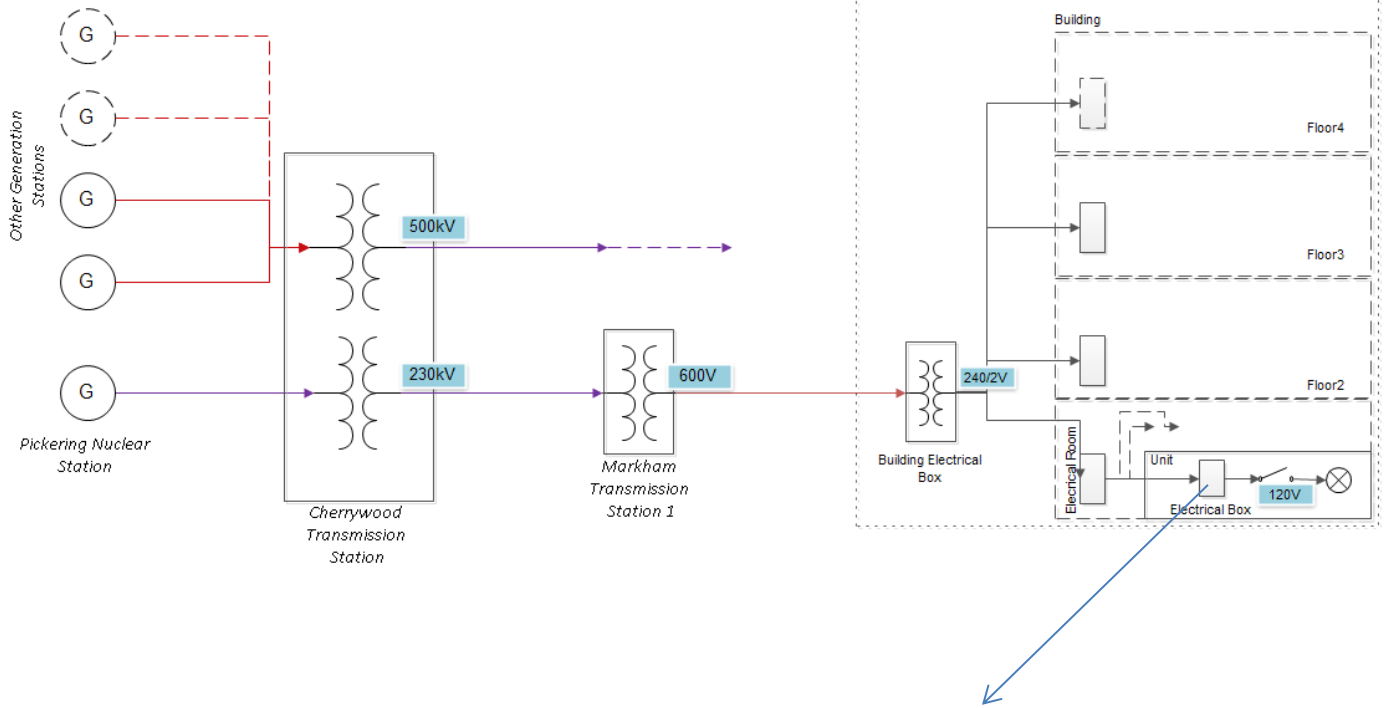

7340 Markham Road Unit:3xx

<http://www.ieso.ca/imoweb/siteshared/charts/ORO-OntarioMap-Dec2008.pdf>

Source: OPA

¹ http://www.torontohydro.com/sites/electricsystem/Documents/2012EDR/D1_T1

http://www.torontohydro.com/sites/electricsystem/Documents/2012EDR/D1_T1

http://www.powerstream.ca/Content/Mgrattachments/figure%201.1_Existing%20TS.pdf